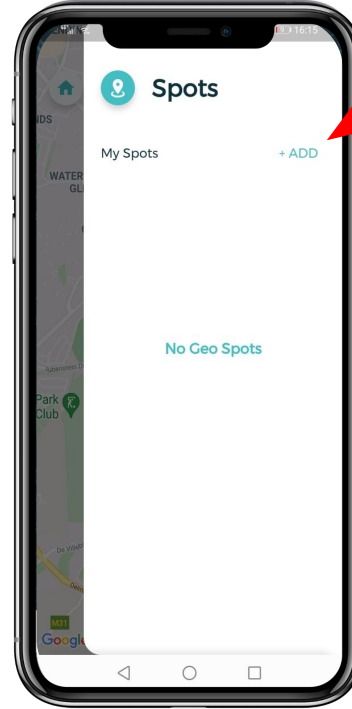

HOW TO ADD DEPENDENT CONTACTS

HOW TO ACCEPT DEPENDENT CONTACT REQUESTS

CREATE YOUR LIVE LOCATION GROUP

INVITE **LIVE LOCATION**
MEMBERS TO YOUR
GROUP

HOW TO CREATE & SAVE GEO FENCES

HOW TO ADD EMERGENCY CONTACTS