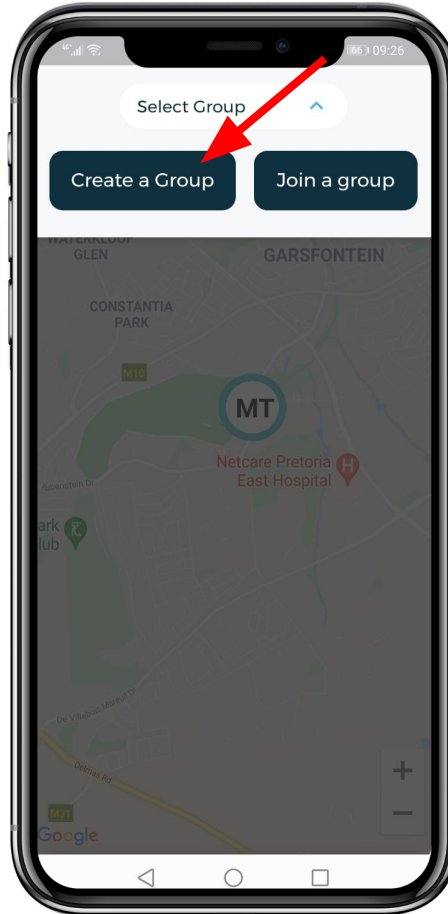

Trigger
Smart Help Now.

STEP BY STEP Guide

Your Personal On-Demand Smart
EMERGENCY RESPONSE APP

Locate me

HOW TO REGISTER YOUR PROFILE

HOW TO SUBSCRIBE FOR A **TRIGGER** PLAN

HOW TO **ADD** **DEPENDENTS** TO YOUR **SUBSCRIPTION**

HOW TO ADD DEPENDENT CONTACTS

HOW TO ACCEPT DEPENDENT CONTACT REQUESTS

CREATE YOUR LIVE LOCATION GROUP

INVITE **LIVE LOCATION**
MEMBERS TO YOUR
GROUP

HOW TO CREATE & SAVE GEO FENCES

HOW TO ADD EMERGENCY CONTACTS