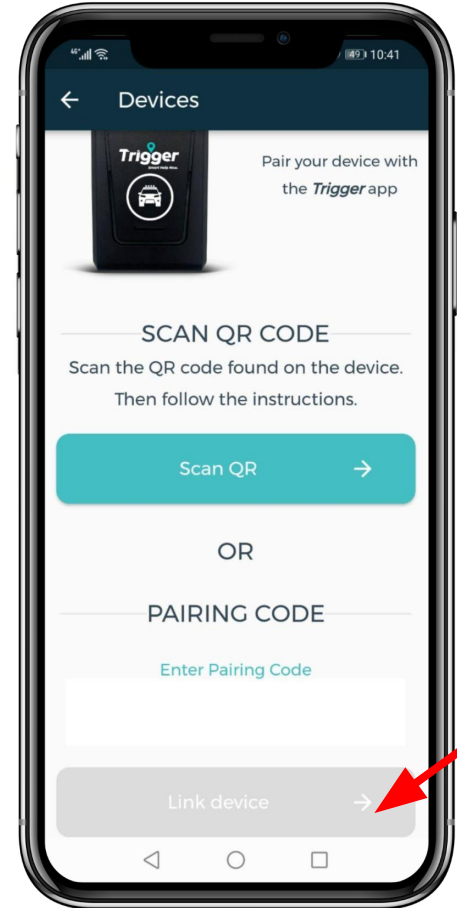

Trigger
Smart Help Now.

STEP BY STEP Guide

Your Personal On-Demand Smart
EMERGENCY RESPONSE APP

Locate me

HOW TO REGISTER YOUR PROFILE

HOW TO SUBSCRIBE FOR A **TRIGGER** PLAN

HOW TO **ADD** **DEPENDENTS** TO YOUR **SUBSCRIPTION**

HOW TO ADD DEPENDENT CONTACTS

HOW TO ACCEPT DEPENDENT CONTACT REQUESTS

CREATE YOUR LIVE LOCATION GROUP

INVITE **LIVE LOCATION**
MEMBERS TO YOUR
GROUP

HOW TO CREATE & SAVE GEO FENCES

HOW TO ADD EMERGENCY CONTACTS

HOW TO BUY A PANIC DEVICE

Select your payment method

HOW TO LINK YOUR **TRIGGER** PANIC DEVICE

Trigger

THE END

Download on the
App Store

GET IT ON
Google Play