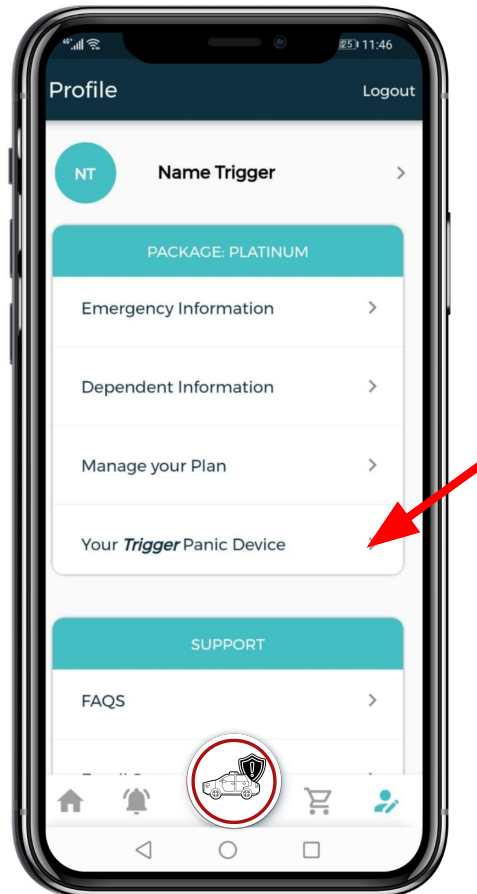

Trigger
Smart Help Now.

STEP BY STEP Guide

Your Personal On-Demand Smart
EMERGENCY RESPONSE APP

Locate me

HOW TO REGISTER YOUR PROFILE

HOW TO SUBSCRIBE FOR A **TRIGGER** PLAN

HOW TO **ADD** **DEPENDENTS** TO YOUR **SUBSCRIPTION**

HOW TO ADD DEPENDENT CONTACTS

HOW TO ACCEPT DEPENDENT CONTACT REQUESTS

CREATE YOUR LIVE LOCATION GROUP

INVITE **LIVE LOCATION**
MEMBERS TO YOUR
GROUP

HOW TO CREATE & SAVE GEO FENCES

HOW TO ADD EMERGENCY CONTACTS

HOW TO BUY A PANIC DEVICE

Select your payment method

HOW TO LINK YOUR **TRIGGER** PANIC DEVICE

Trigger

THE END

Download on the
App Store

GET IT ON
Google Play