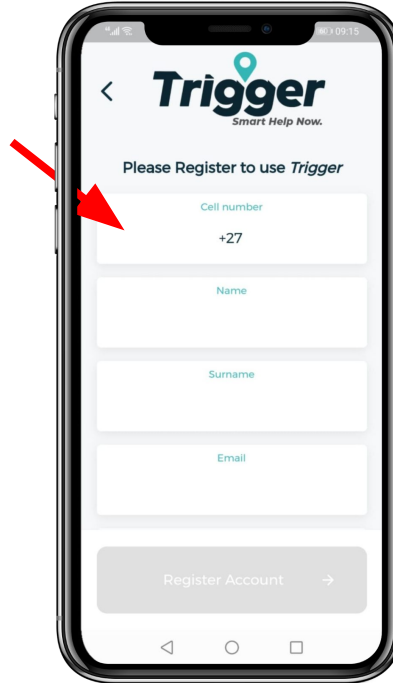

Trigger
Smart Help Now.

STEP BY STEP Guide

Your Personal On-Demand Smart
EMERGENCY RESPONSE APP

Locate me

HOW TO REGISTER YOUR PROFILE

HOW TO SUBSCRIBE FOR A **TRIGGER** PLAN

HOW TO **ADD** **DEPENDENTS** TO YOUR **SUBSCRIPTION**

HOW TO ADD DEPENDENT CONTACTS

HOW TO ACCEPT DEPENDENT CONTACT REQUESTS

CREATE YOUR LIVE LOCATION GROUP

INVITE **LIVE LOCATION**
MEMBERS TO YOUR
GROUP

HOW TO CREATE & SAVE GEO FENCES

HOW TO ADD EMERGENCY CONTACTS