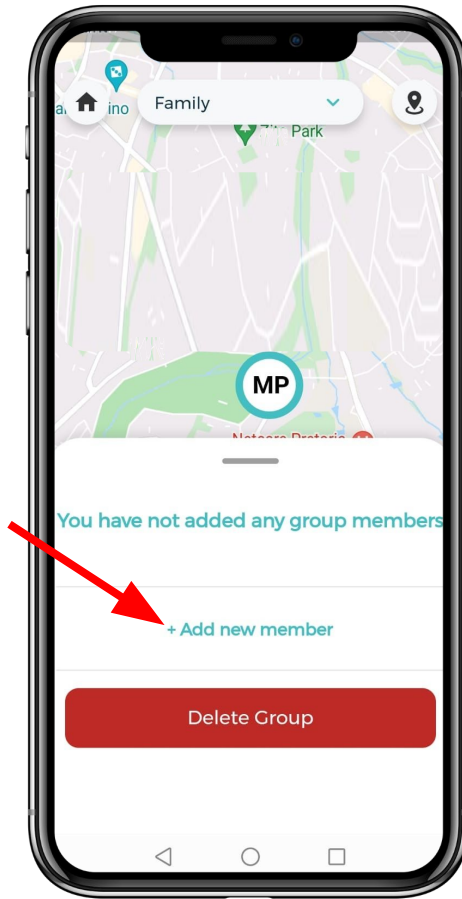

Trigger
Smart Help Now.

STEP BY STEP Guide

Your Personal On-Demand Smart
EMERGENCY RESPONSE APP

Locate me

HOW TO REGISTER YOUR PROFILE

HOW TO SUBSCRIBE FOR A **TRIGGER** PLAN

HOW TO **ADD** **DEPENDENTS** TO YOUR **SUBSCRIPTION**

HOW TO ADD DEPENDENT CONTACTS

HOW TO ACCEPT DEPENDENT CONTACT REQUESTS

CREATE YOUR LIVE LOCATION GROUP

INVITE **LIVE LOCATION**
MEMBERS TO YOUR
GROUP

HOW TO CREATE & SAVE GEO FENCES

HOW TO ADD EMERGENCY CONTACTS

HOW TO BUY A PANIC DEVICE

Select your payment method

HOW TO LINK YOUR **TRIGGER** PANIC DEVICE

Trigger

THE END

Download on the
App Store

GET IT ON
Google Play