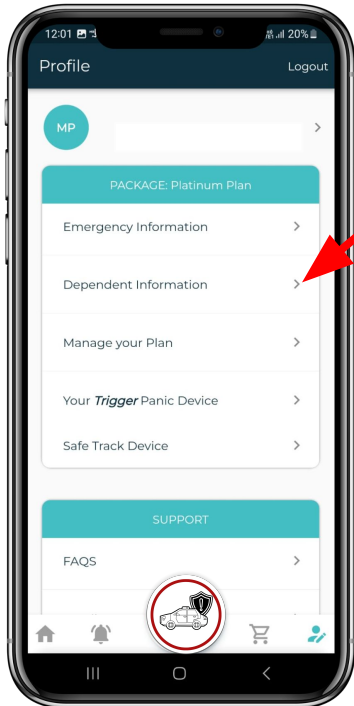

Trigger
Smart Help Now.

STEP BY STEP Guide

Your Personal On-Demand Smart
EMERGENCY RESPONSE APP

Locate me

HOW TO REGISTER YOUR PROFILE

HOW TO SUBSCRIBE FOR A **TRIGGER** PLAN

HOW TO **ADD** **DEPENDENTS** TO YOUR **SUBSCRIPTION**

HOW TO ADD DEPENDENT CONTACTS

HOW TO ACCEPT DEPENDENT CONTACT REQUESTS

CREATE YOUR LIVE LOCATION GROUP

INVITE **LIVE LOCATION**
MEMBERS TO YOUR
GROUP

HOW TO CREATE & SAVE GEO FENCES

HOW TO ADD EMERGENCY CONTACTS

HOW TO BUY A PANIC DEVICE

Select your payment method

HOW TO LINK YOUR **TRIGGER** PANIC DEVICE

Trigger

THE END

Download on the
App Store

GET IT ON
Google Play