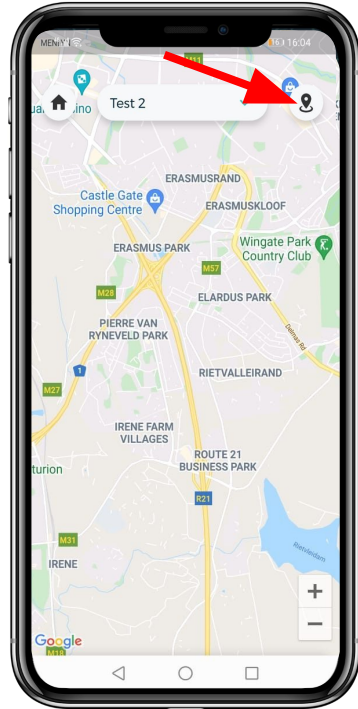

HOW TO ADD DEPENDENT CONTACTS

HOW TO ACCEPT DEPENDENT CONTACT REQUESTS

CREATE YOUR LIVE LOCATION GROUP

INVITE **LIVE LOCATION**
MEMBERS TO YOUR
GROUP

HOW TO CREATE & SAVE GEO FENCES

HOW TO ADD EMERGENCY CONTACTS