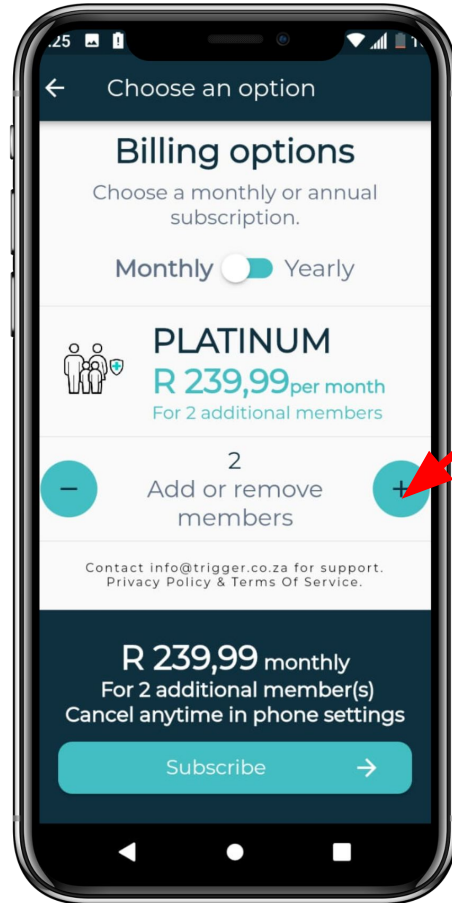

Trigger
Smart Help Now.

STEP BY STEP Guide

Your Personal On-Demand Smart
EMERGENCY RESPONSE APP

Locate me

HOW TO REGISTER YOUR PROFILE

HOW TO SUBSCRIBE FOR A **TRIGGER** PLAN

HOW TO **ADD** **DEPENDENTS** TO YOUR **SUBSCRIPTION**