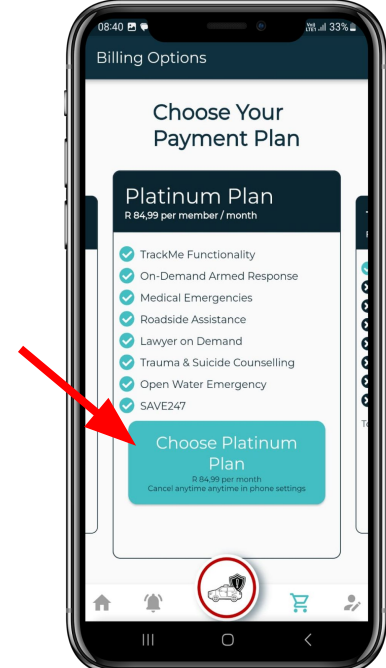

Trigger
Smart Help Now.

STEP BY STEP Guide

Your Personal On-Demand Smart
EMERGENCY RESPONSE APP

Locate me

HOW TO REGISTER YOUR PROFILE

HOW TO SUBSCRIBE FOR A **TRIGGER** PLAN

HOW TO **ADD** **DEPENDENTS** TO YOUR **SUBSCRIPTION**

HOW TO ADD DEPENDENT CONTACTS

HOW TO ACCEPT DEPENDENT CONTACT REQUESTS

CREATE YOUR LIVE LOCATION GROUP

INVITE **LIVE LOCATION**
MEMBERS TO YOUR
GROUP

HOW TO CREATE & SAVE GEO FENCES

HOW TO ADD EMERGENCY CONTACTS

HOW TO BUY A PANIC DEVICE

Select your payment method

HOW TO LINK YOUR **TRIGGER** PANIC DEVICE

Trigger

THE END

Download on the
App Store

GET IT ON
Google Play