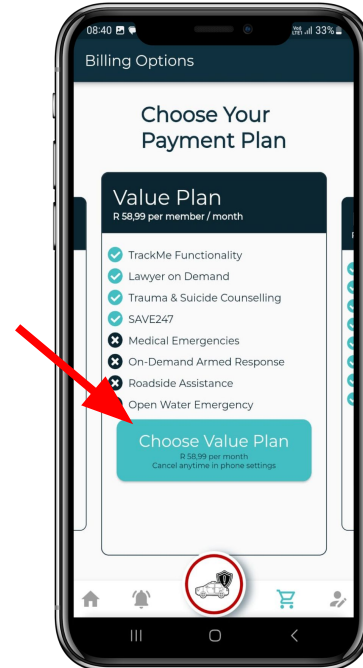

Trigger
Smart Help Now.

STEP BY STEP Guide

Your Personal On-Demand Smart
EMERGENCY RESPONSE APP

Locate me

HOW TO REGISTER YOUR PROFILE

HOW TO SUBSCRIBE FOR A **TRIGGER** PLAN

HOW TO **ADD** **DEPENDENTS** TO YOUR **SUBSCRIPTION**

HOW TO ADD DEPENDENT CONTACTS

HOW TO ACCEPT DEPENDENT CONTACT REQUESTS

CREATE YOUR LIVE LOCATION GROUP

INVITE **LIVE LOCATION**
MEMBERS TO YOUR
GROUP

HOW TO CREATE & SAVE GEO FENCES

HOW TO ADD EMERGENCY CONTACTS

HOW TO BUY A PANIC DEVICE

Select your payment method

HOW TO LINK YOUR **TRIGGER** PANIC DEVICE

Trigger

THE END

Download on the
App Store

GET IT ON
Google Play