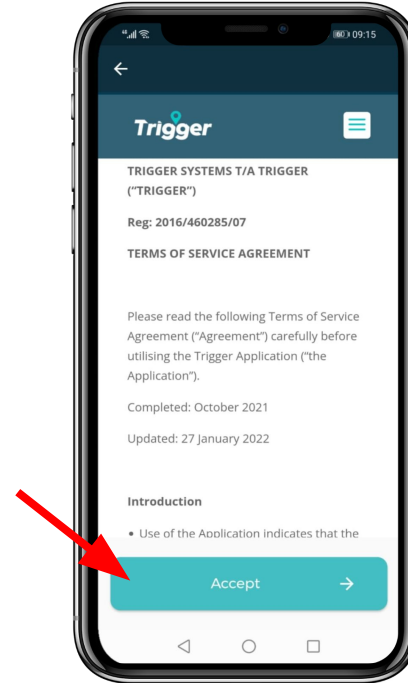

Trigger
Smart Help Now.

STEP BY STEP Guide

Your Personal On-Demand Smart
EMERGENCY RESPONSE APP

Locate me

HOW TO REGISTER YOUR PROFILE

HOW TO SUBSCRIBE FOR A **TRIGGER** PLAN

HOW TO **ADD** **DEPENDENTS** TO YOUR **SUBSCRIPTION**

HOW TO ADD DEPENDENT CONTACTS

HOW TO ACCEPT DEPENDENT CONTACT REQUESTS

CREATE YOUR LIVE LOCATION GROUP

INVITE **LIVE LOCATION**
MEMBERS TO YOUR
GROUP

HOW TO CREATE & SAVE GEO FENCES

HOW TO ADD EMERGENCY CONTACTS