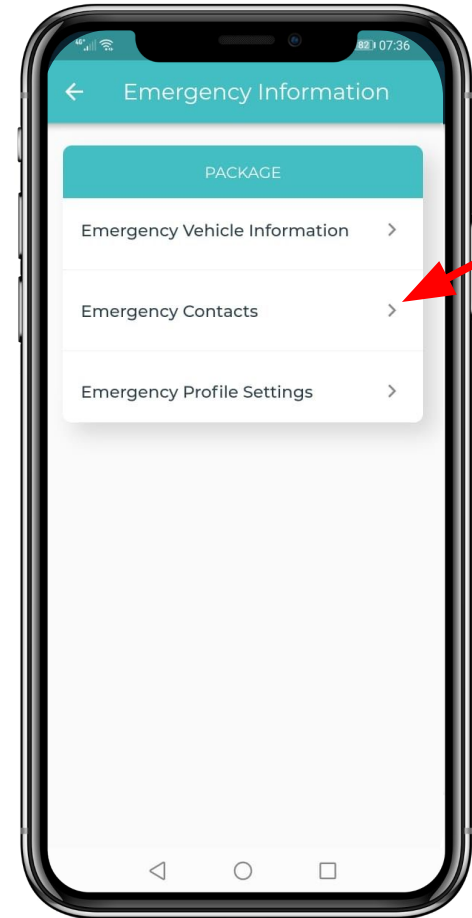

Trigger
Smart Help Now.

STEP BY STEP Guide

Your Personal On-Demand Smart
EMERGENCY RESPONSE APP

Locate me

HOW TO REGISTER YOUR PROFILE

HOW TO SUBSCRIBE FOR A **TRIGGER** PLAN

HOW TO **ADD** **DEPENDENTS** TO YOUR **SUBSCRIPTION**

HOW TO ADD DEPENDENT CONTACTS

HOW TO ACCEPT DEPENDENT CONTACT REQUESTS

CREATE YOUR LIVE LOCATION GROUP

INVITE **LIVE LOCATION**
MEMBERS TO YOUR
GROUP

HOW TO CREATE & SAVE GEO FENCES

HOW TO ADD EMERGENCY CONTACTS