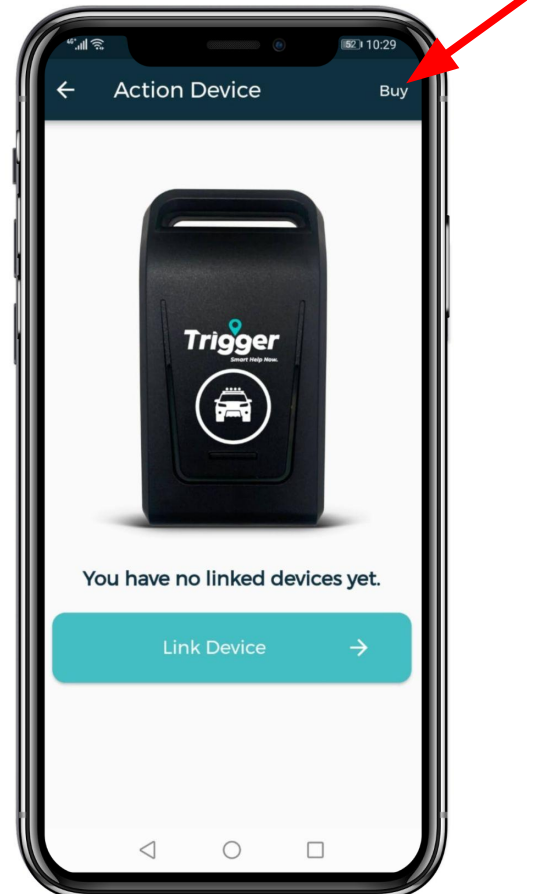

Trigger
Smart Help Now.

STEP BY STEP Guide

Your Personal On-Demand Smart
EMERGENCY RESPONSE APP

Locate me

HOW TO REGISTER YOUR PROFILE

HOW TO SUBSCRIBE FOR A **TRIGGER** PLAN

HOW TO **ADD** **DEPENDENTS** TO YOUR **SUBSCRIPTION**

HOW TO ADD DEPENDENT CONTACTS

HOW TO ACCEPT DEPENDENT CONTACT REQUESTS

CREATE YOUR LIVE LOCATION GROUP

INVITE **LIVE LOCATION**
MEMBERS TO YOUR
GROUP

HOW TO CREATE & SAVE GEO FENCES

HOW TO ADD EMERGENCY CONTACTS

HOW TO BUY A PANIC DEVICE

Select your payment method

HOW TO LINK YOUR **TRIGGER** PANIC DEVICE

Trigger

THE END

Download on the
App Store

GET IT ON
Google Play