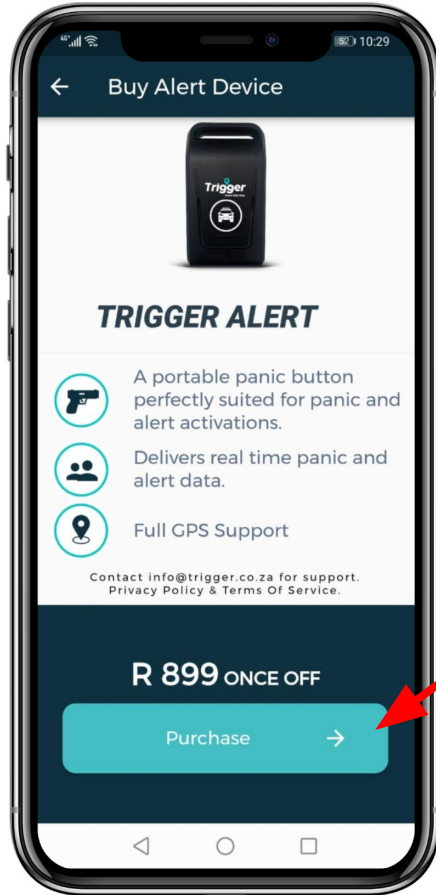

Trigger
Smart Help Now.

STEP BY STEP Guide

Your Personal On-Demand Smart
EMERGENCY RESPONSE APP

Locate me

HOW TO REGISTER YOUR PROFILE

HOW TO SUBSCRIBE FOR A **TRIGGER** PLAN

HOW TO **ADD** **DEPENDENTS** TO YOUR **SUBSCRIPTION**

HOW TO ADD DEPENDENT CONTACTS

HOW TO ACCEPT DEPENDENT CONTACT REQUESTS

CREATE YOUR LIVE LOCATION GROUP

INVITE **LIVE LOCATION**
MEMBERS TO YOUR
GROUP

HOW TO CREATE & SAVE GEO FENCES

HOW TO ADD EMERGENCY CONTACTS

HOW TO BUY A PANIC DEVICE

Select your payment method

HOW TO LINK YOUR **TRIGGER** PANIC DEVICE

Trigger

THE END

Download on the
App Store

GET IT ON
Google Play