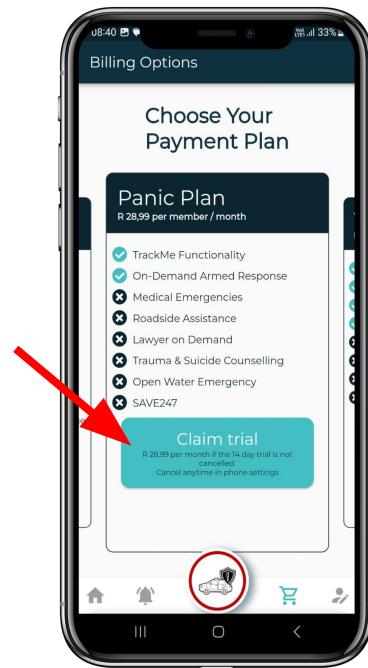

Trigger
Smart Help Now.

STEP BY STEP Guide

Your Personal On-Demand Smart
EMERGENCY RESPONSE APP

Locate me

HOW TO REGISTER YOUR PROFILE

HOW TO SUBSCRIBE FOR A **TRIGGER** PLAN

HOW TO **ADD** **DEPENDENTS** TO YOUR **SUBSCRIPTION**

HOW TO ADD DEPENDENT CONTACTS

HOW TO ACCEPT DEPENDENT CONTACT REQUESTS

CREATE YOUR LIVE LOCATION GROUP

INVITE **LIVE LOCATION**
MEMBERS TO YOUR
GROUP

HOW TO CREATE & SAVE GEO FENCES

HOW TO ADD EMERGENCY CONTACTS

HOW TO BUY A PANIC DEVICE

Select your payment method

HOW TO LINK YOUR **TRIGGER** PANIC DEVICE

Trigger

THE END

Download on the
App Store

GET IT ON
Google Play