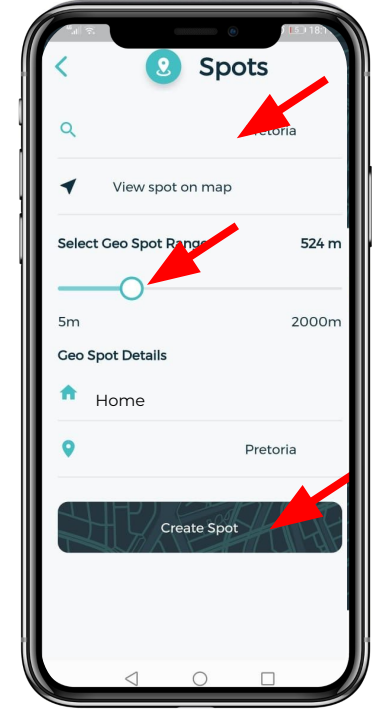

Trigger
Smart Help Now.

STEP BY STEP Guide

Your Personal On-Demand Smart
EMERGENCY RESPONSE APP

Locate me

HOW TO REGISTER YOUR PROFILE

HOW TO SUBSCRIBE FOR A **TRIGGER** PLAN

HOW TO **ADD** **DEPENDENTS** TO YOUR **SUBSCRIPTION**

HOW TO ADD DEPENDENT CONTACTS

HOW TO ACCEPT DEPENDENT CONTACT REQUESTS

CREATE YOUR LIVE LOCATION GROUP

INVITE **LIVE LOCATION**
MEMBERS TO YOUR
GROUP

HOW TO CREATE & SAVE GEO FENCES

HOW TO ADD EMERGENCY CONTACTS