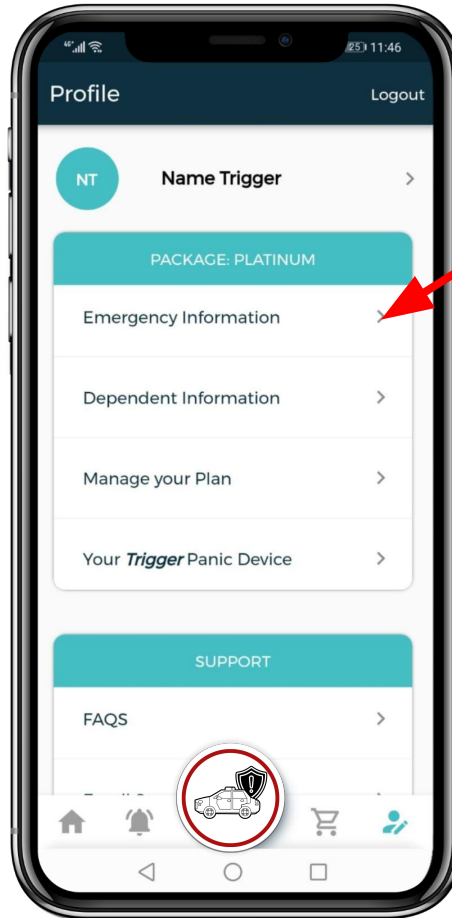

Trigger
Smart Help Now.

STEP BY STEP Guide

Your Personal On-Demand Smart
EMERGENCY RESPONSE APP

Locate me

HOW TO REGISTER YOUR PROFILE

HOW TO SUBSCRIBE FOR A **TRIGGER** PLAN

HOW TO **ADD** **DEPENDENTS** TO YOUR **SUBSCRIPTION**

HOW TO ADD DEPENDENT CONTACTS

HOW TO ACCEPT DEPENDENT CONTACT REQUESTS

CREATE YOUR LIVE LOCATION GROUP

INVITE **LIVE LOCATION**
MEMBERS TO YOUR
GROUP

HOW TO CREATE & SAVE GEO FENCES

HOW TO ADD EMERGENCY CONTACTS

HOW TO BUY A PANIC DEVICE

Select your payment method

HOW TO LINK YOUR **TRIGGER** PANIC DEVICE

Trigger

THE END

Download on the
App Store

GET IT ON
Google Play