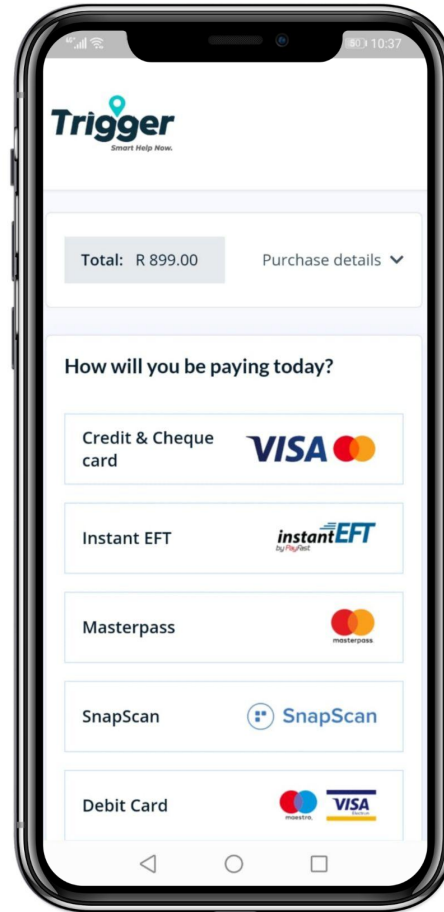

Trigger
Smart Help Now.

STEP BY STEP Guide

Your Personal On-Demand Smart
EMERGENCY RESPONSE APP

Locate me

HOW TO REGISTER YOUR PROFILE

HOW TO SUBSCRIBE FOR A **TRIGGER** PLAN

HOW TO **ADD** **DEPENDENTS** TO YOUR **SUBSCRIPTION**

HOW TO ADD DEPENDENT CONTACTS

HOW TO ACCEPT DEPENDENT CONTACT REQUESTS

CREATE YOUR LIVE LOCATION GROUP

INVITE **LIVE LOCATION**
MEMBERS TO YOUR
GROUP

HOW TO CREATE & SAVE GEO FENCES

HOW TO ADD EMERGENCY CONTACTS

HOW TO BUY A PANIC DEVICE

Select your payment method

HOW TO LINK YOUR **TRIGGER** PANIC DEVICE

Trigger

THE END

Download on the
App Store

GET IT ON
Google Play