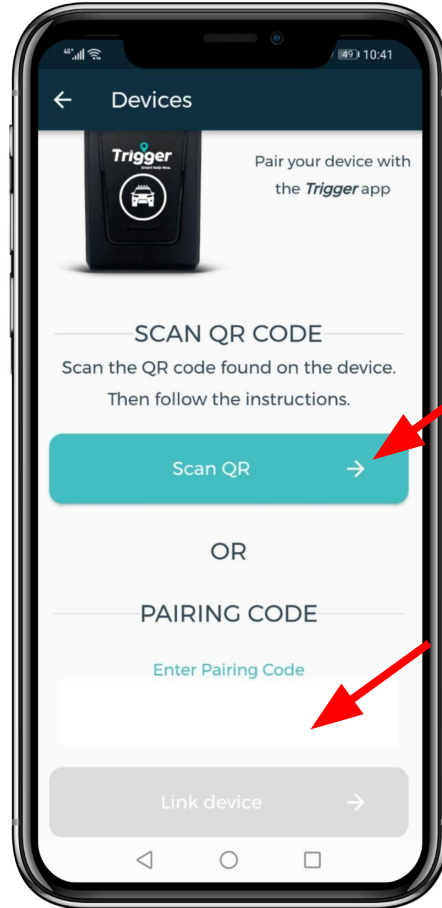

Trigger
Smart Help Now.

STEP BY STEP Guide

Your Personal On-Demand Smart
EMERGENCY RESPONSE APP

Locate me

HOW TO REGISTER YOUR PROFILE

HOW TO SUBSCRIBE FOR A **TRIGGER** PLAN

HOW TO **ADD** **DEPENDENTS** TO YOUR **SUBSCRIPTION**

HOW TO ADD DEPENDENT CONTACTS

HOW TO ACCEPT DEPENDENT CONTACT REQUESTS

CREATE YOUR LIVE LOCATION GROUP

INVITE **LIVE LOCATION**
MEMBERS TO YOUR
GROUP

HOW TO CREATE & SAVE GEO FENCES

HOW TO ADD EMERGENCY CONTACTS

HOW TO BUY A PANIC DEVICE

Select your payment method

HOW TO LINK YOUR **TRIGGER** PANIC DEVICE

Trigger

THE END

Download on the
App Store

GET IT ON
Google Play