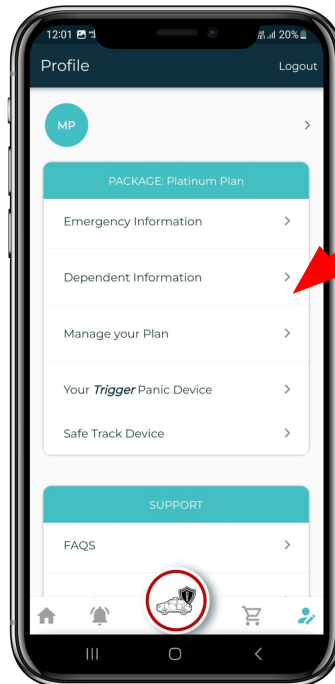

Trigger
Smart Help Now.

STEP BY STEP Guide

Your Personal On-Demand Smart
EMERGENCY RESPONSE APP

Locate me

HOW TO REGISTER YOUR PROFILE

HOW TO SUBSCRIBE FOR A **TRIGGER** PLAN

HOW TO **ADD** **DEPENDENTS** TO YOUR **SUBSCRIPTION**

HOW TO ADD DEPENDENT CONTACTS

HOW TO ACCEPT DEPENDENT CONTACT REQUESTS

CREATE YOUR LIVE LOCATION GROUP

INVITE **LIVE LOCATION**
MEMBERS TO YOUR
GROUP

HOW TO CREATE & SAVE GEO FENCES

HOW TO ADD EMERGENCY CONTACTS

HOW TO BUY A PANIC DEVICE

Select your payment method

HOW TO LINK YOUR **TRIGGER** PANIC DEVICE

Trigger

THE END

Download on the
App Store

GET IT ON
Google Play