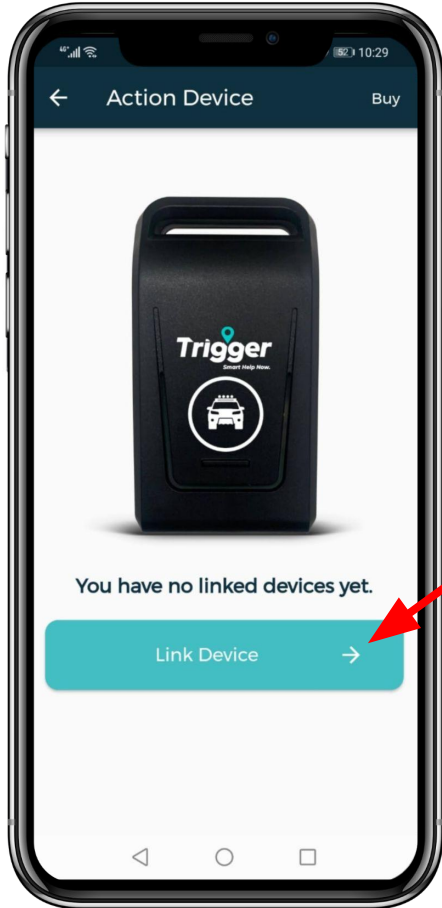

Trigger
Smart Help Now.

STEP BY STEP Guide

Your Personal On-Demand Smart
EMERGENCY RESPONSE APP

Locate me

HOW TO REGISTER YOUR PROFILE

HOW TO SUBSCRIBE FOR A **TRIGGER** PLAN

HOW TO **ADD** **DEPENDENTS** TO YOUR **SUBSCRIPTION**

HOW TO ADD DEPENDENT CONTACTS

HOW TO ACCEPT DEPENDENT CONTACT REQUESTS

CREATE YOUR LIVE LOCATION GROUP

INVITE **LIVE LOCATION**
MEMBERS TO YOUR
GROUP

HOW TO CREATE & SAVE GEO FENCES

HOW TO ADD EMERGENCY CONTACTS

HOW TO BUY A PANIC DEVICE

Select your payment method

HOW TO LINK YOUR **TRIGGER** PANIC DEVICE

Trigger

THE END

Download on the
App Store

GET IT ON
Google Play