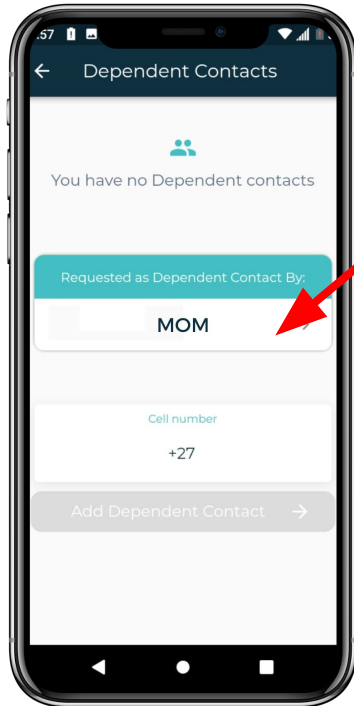

Trigger
Smart Help Now.

STEP BY STEP Guide

Your Personal On-Demand Smart
EMERGENCY RESPONSE APP

Locate me

HOW TO REGISTER YOUR PROFILE

HOW TO SUBSCRIBE FOR A **TRIGGER** PLAN

HOW TO **ADD** **DEPENDENTS** TO YOUR **SUBSCRIPTION**

HOW TO ADD DEPENDENT CONTACTS

HOW TO ACCEPT DEPENDENT CONTACT REQUESTS

CREATE YOUR LIVE LOCATION GROUP

INVITE **LIVE LOCATION**
MEMBERS TO YOUR
GROUP

HOW TO CREATE & SAVE GEO FENCES

HOW TO ADD EMERGENCY CONTACTS